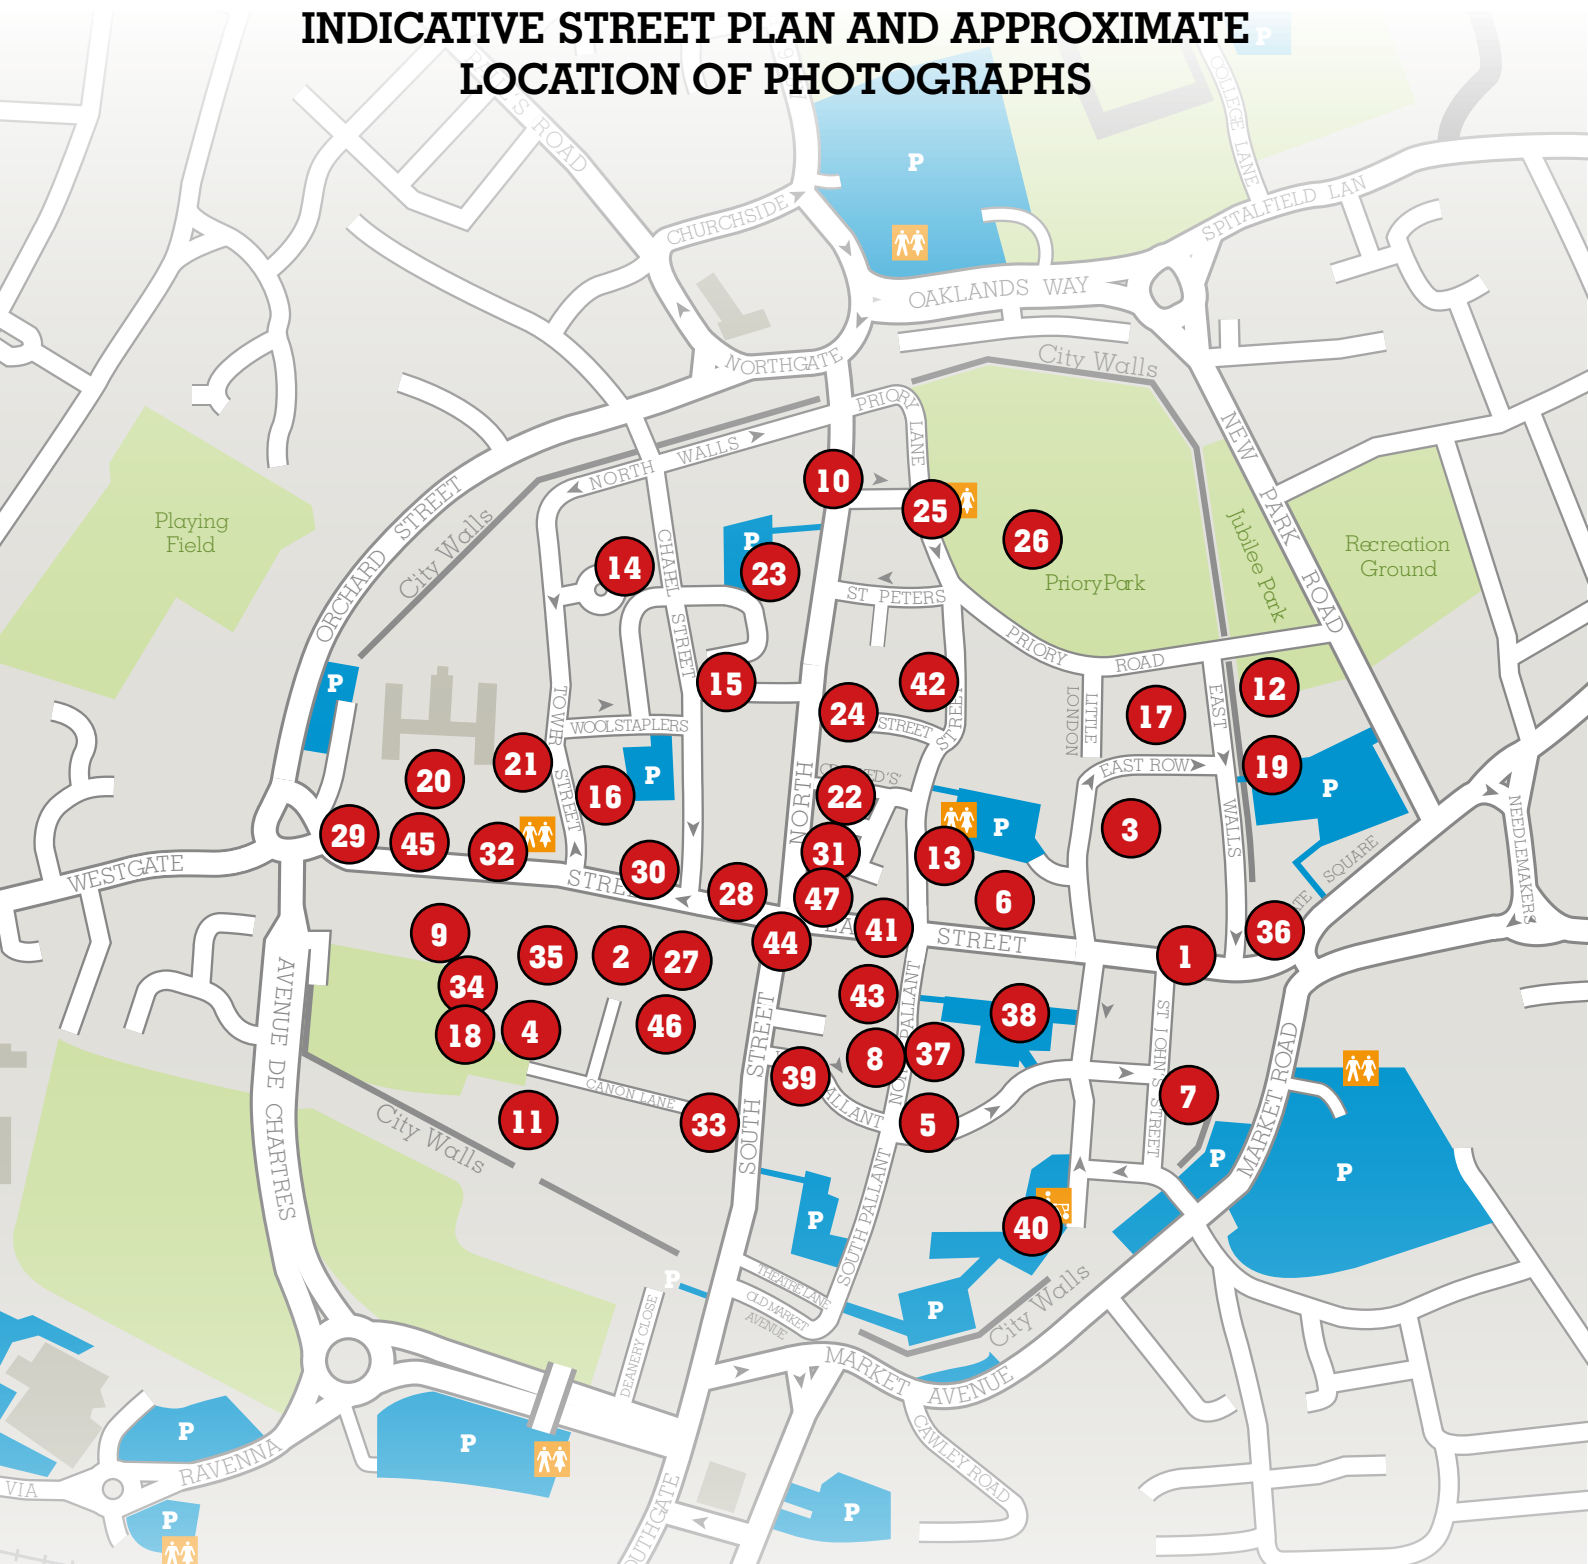

39

40

41

42

43

44

45

46

47

INDICATIVE STREET PLAN AND APPROXIMATE LOCATION OF PHOTOGRAPHS

For more information go to "Chichester I-Spy" on the Chichester society website:

www.chichestersociety.org.uk

© Chichester Society

Devised by Anna Bloomfield June 2018